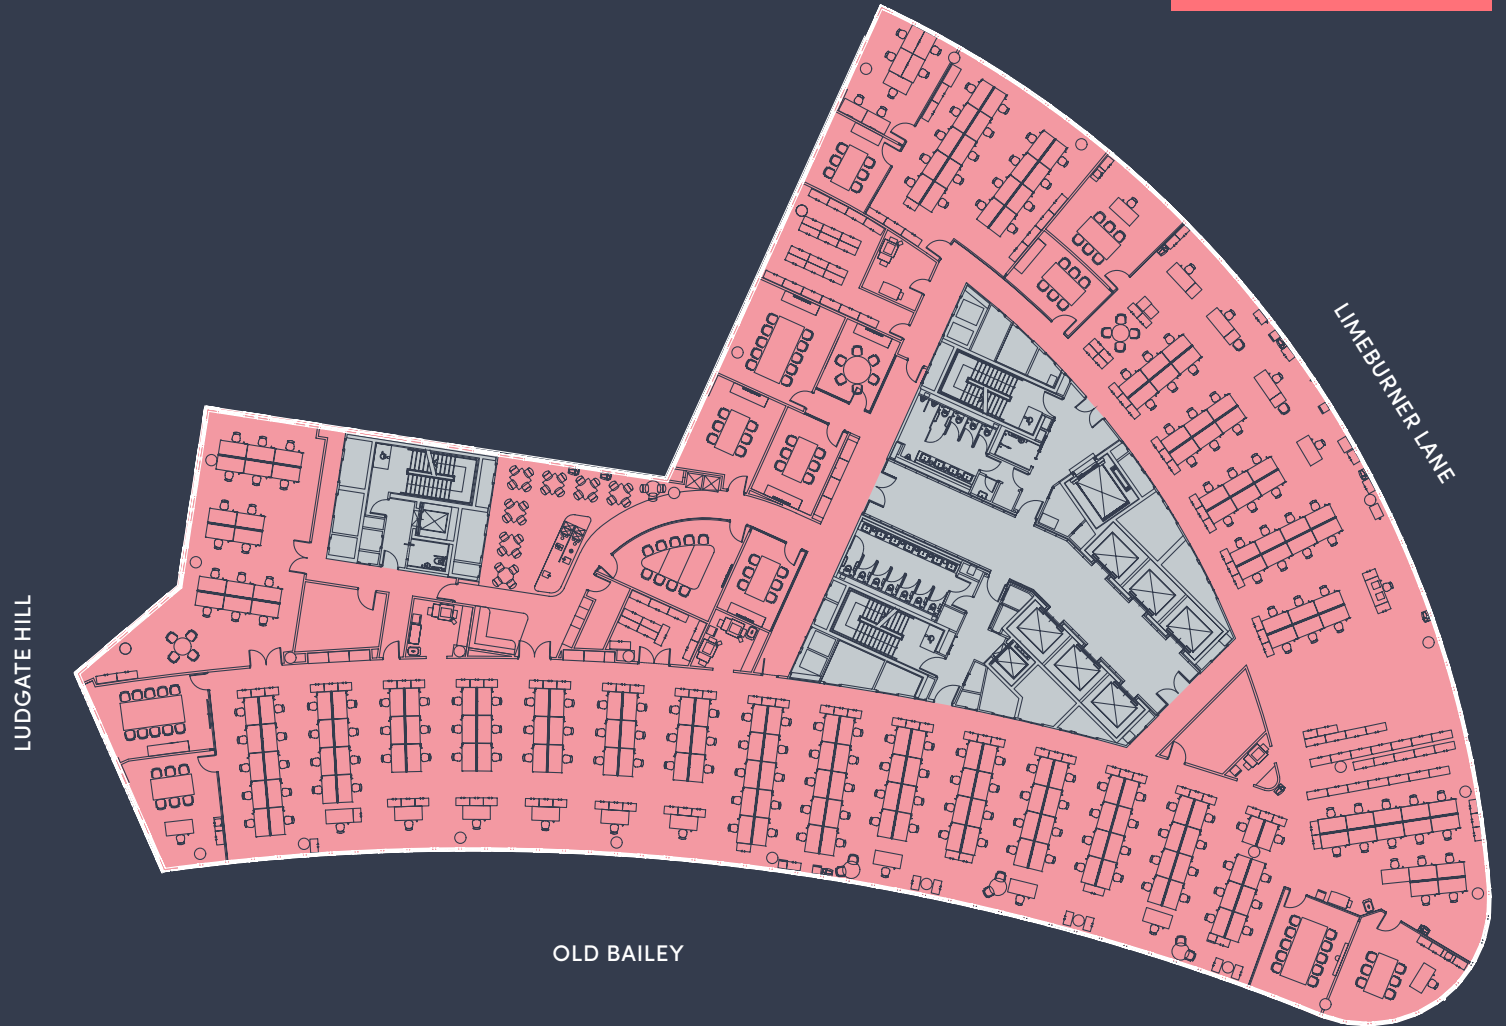

Fifth Floor Existing Space Plan

22,551 sq ft / 2,095 sq m

2 NEW
LUDGATE

216
Hotdesks

3 x 10 person
meeting rooms

6 x 6 person
meeting rooms

3 x executive
offices

1 x break out
space

1 x collaboration
room

LUDGATE HILL

OLD BAILEY

LIMEBURNER LANE